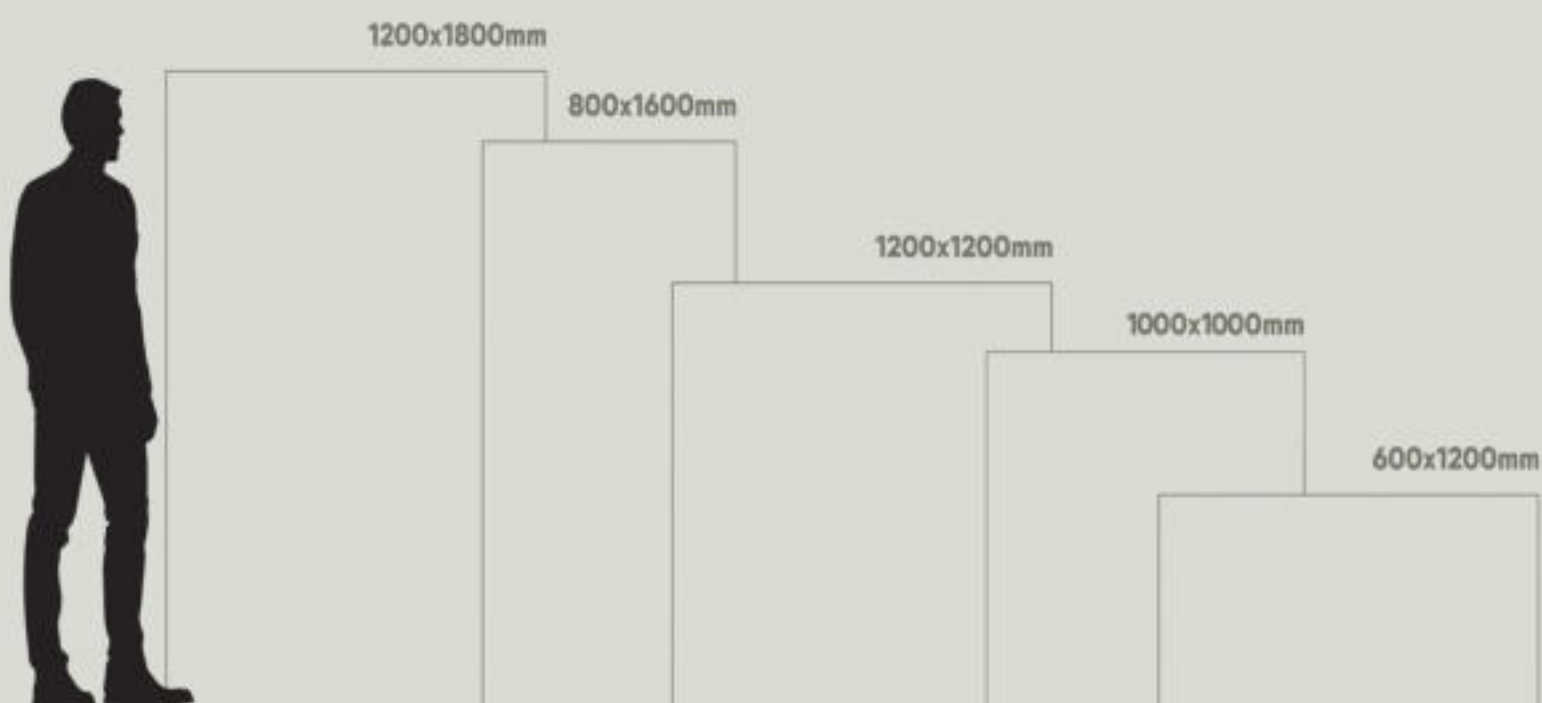

1200x1800

CREATIVE
FROM
ITS
CORE

1200x1800mm
120x180cm

fantastic format

Taking into account the new demands of the world of architecture and interior design, Our launches new formats of slim slab marble tiles in large dimensions with the addition of 1200x1800mm expanding its range of technical solutions & innovation for better lifestyle.

1200 x 1800 mm

CONCEPT OF CONAN NATURAL

1200 x 1800 mm

CONAN NATURAL

12000 x 18000

RANDOM

CARVING

1200 x 1800 mm

CONCEPT OF FLORIANA MOSH

1200 x 1800 mm

FLORIANA MOSH

12000 x 18000

RANDOM

CARVING

1200 x 1800 mm

FLORIANA PEARL

CONCEPT OF IGUANA BROWN

1200 x 1800 mm

IGUANA BROWN

12000 x 18000

RANDOM

CARVING

1200 x 1800 mm

STATUARIO VIZONA