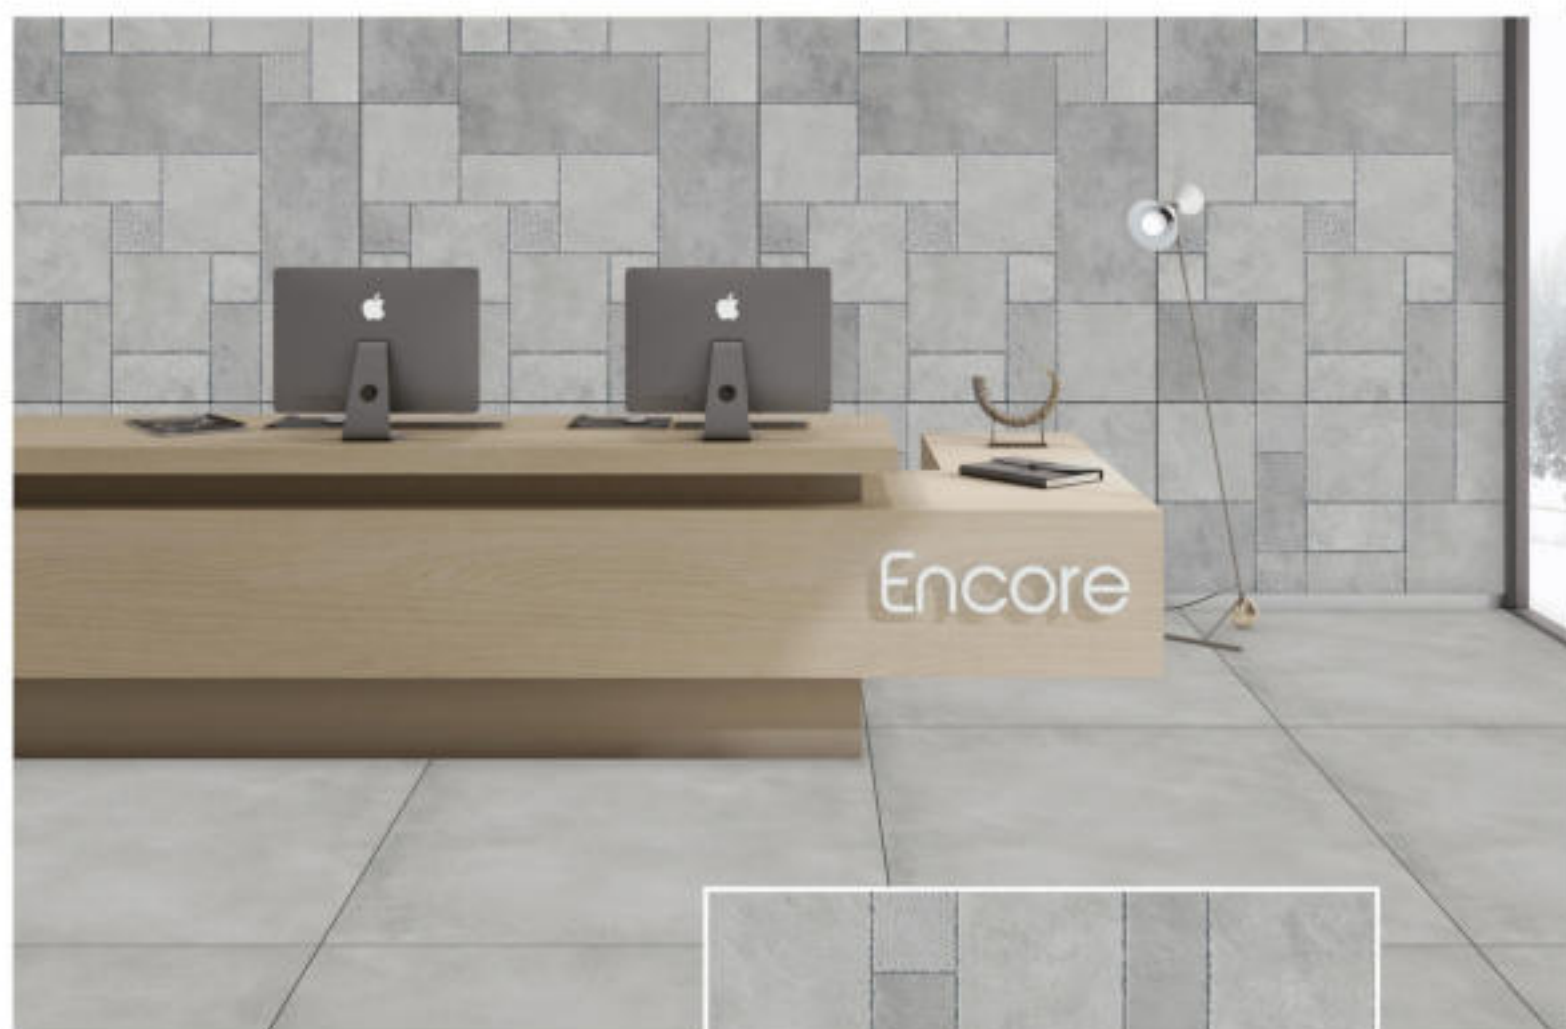

1200 x 1800 mm

MELLITA GREY