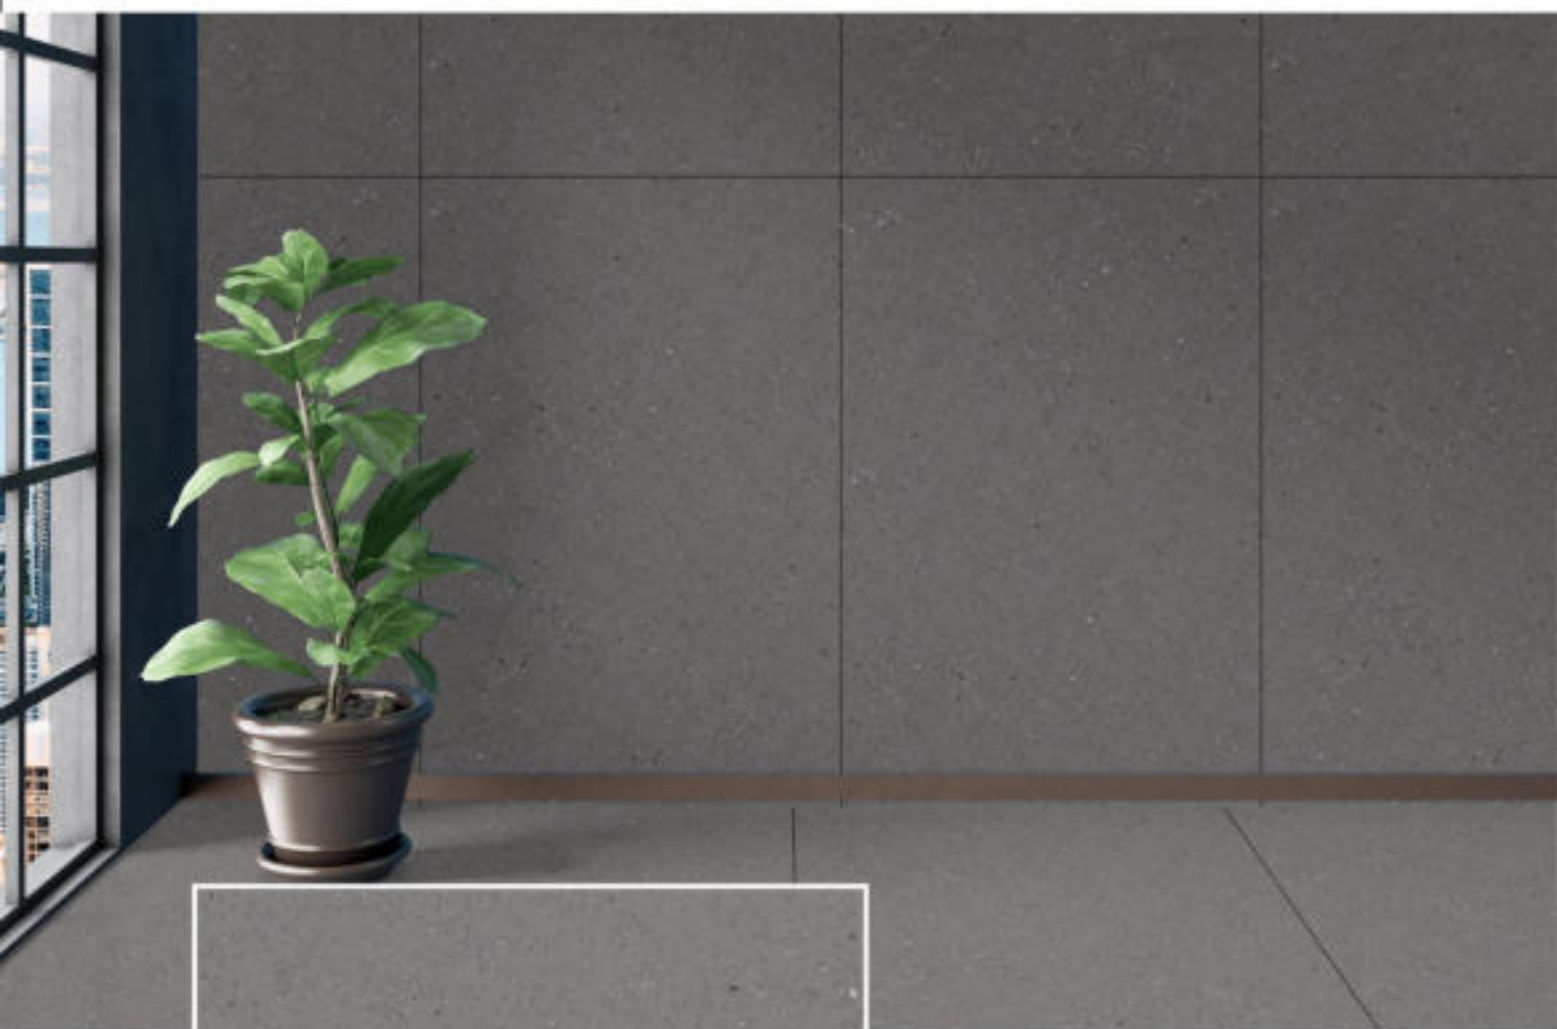

CARVING

RANDOM

1200 x 1800 mm

HOBATH GREY

CARVING

RANDOM

TOUCH
FOR
360

1200 x 1800 mm